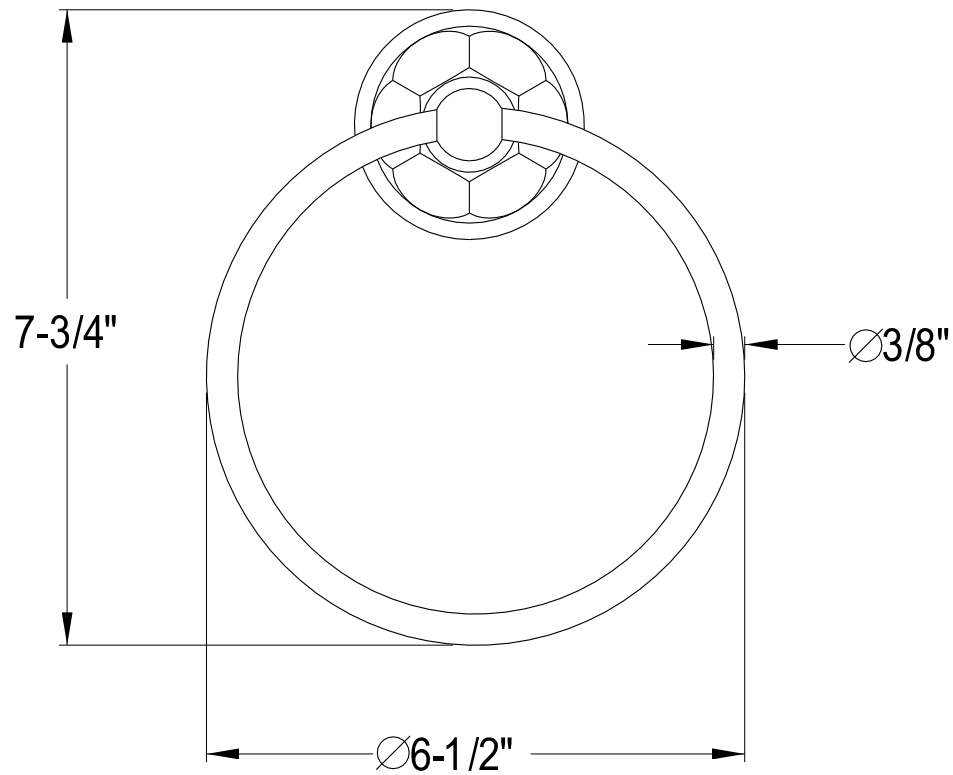

BA4813C,PB,ORB,SN,BK

24" Dual Towel Bar

BA481 4C,PB,ORB,SN,BK

Towel Ring

BA4818C,PB,ORB,SN,BK

Toilet Paper Holder